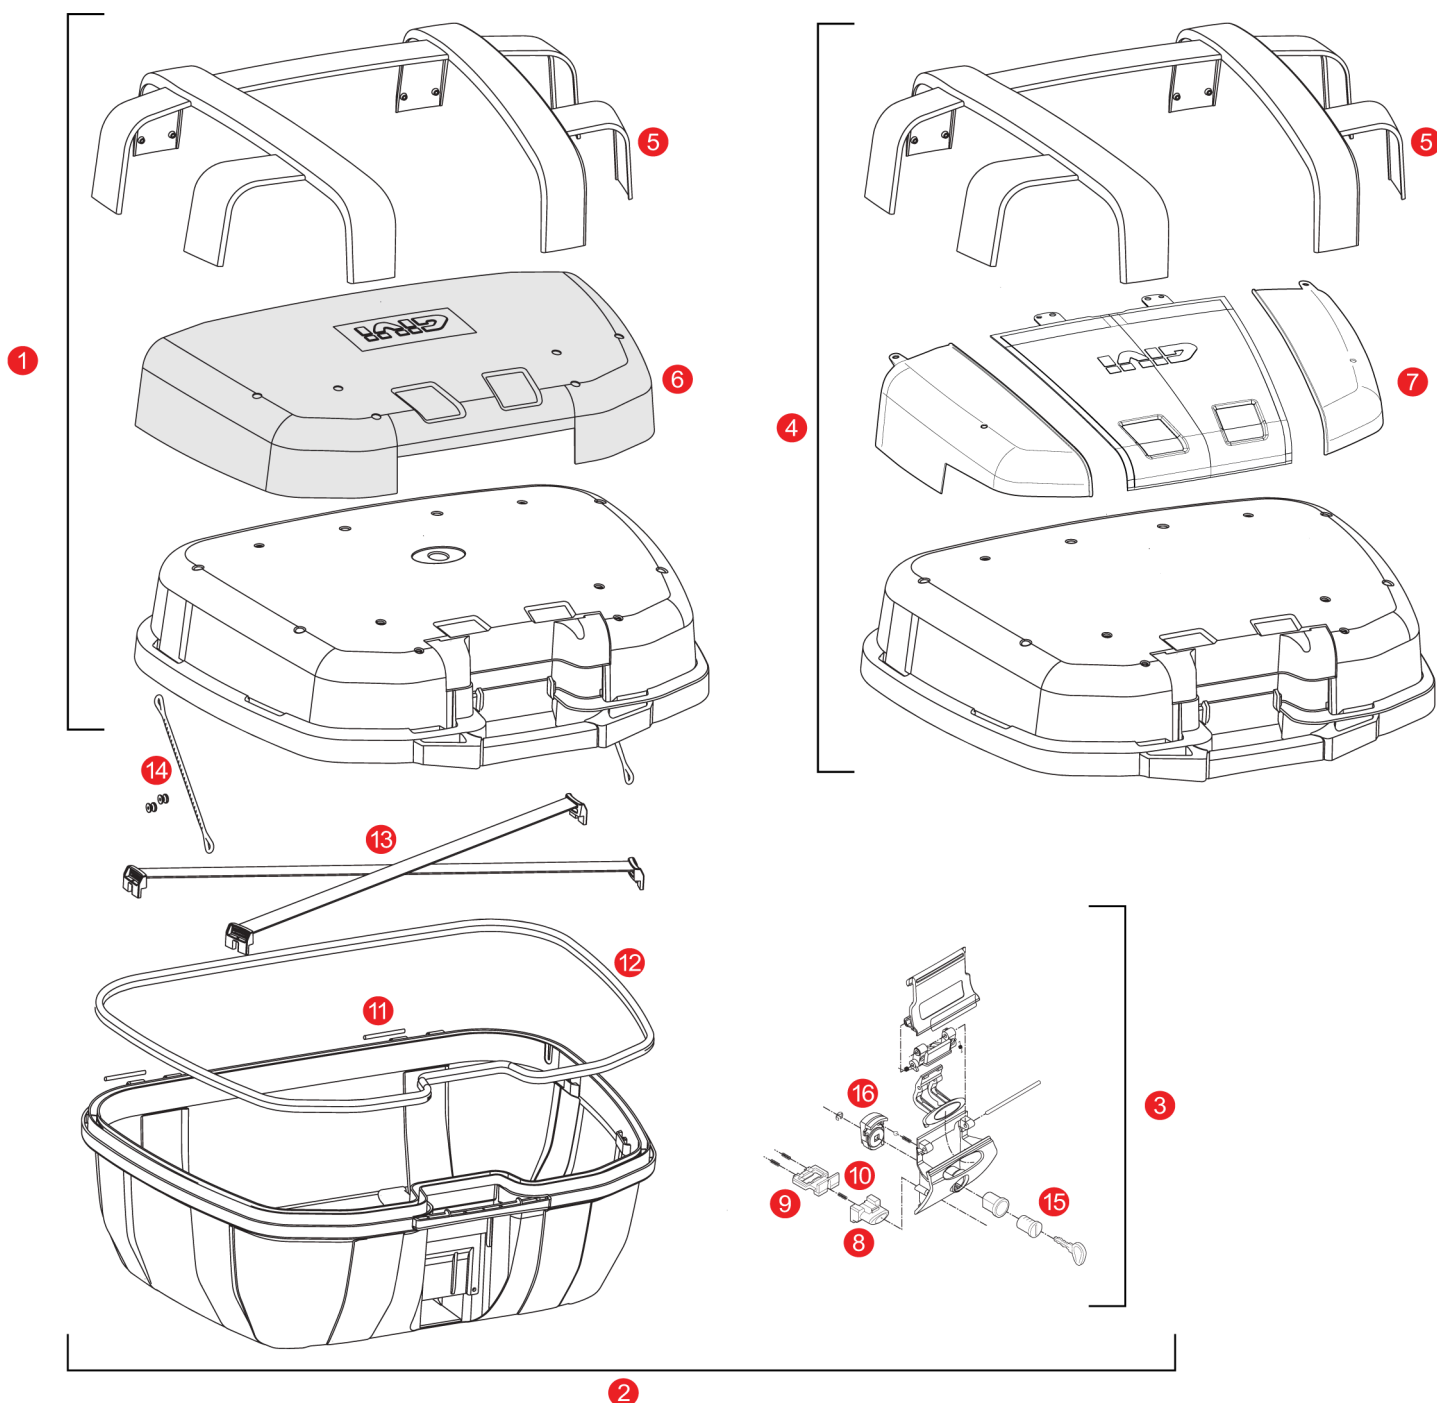

TREKKER 52 / TREKKER LITE 52

1	ZTRK52CNM	TRK52N assembled top-shell
	ZTRK52CBM	TRK52B assembled Top Shell
2	ZTRK52FNM	TRK52N assembled bottom-shell black
3	Z641N52M	Hinge stop
4	ZTRK52CBBM	Coperchio TRK52BB nero montato
5	Z2202R	Black metal plate cover/cap
6	Z2211OXCR	Aluminium cover with anodizing cover/cap for TRK52N
	Z2211NR	Aluminium cover black painted for TRK52B Black Line
7	Z8540R	TRK52BB (Trekker LITE) plastic cover
8	Z645CR	Opening push button chromed

9	Z1782CR	Bolt
10	Z191R	Push button spring, 1 pcs.
11	Z590R	Pin. Medium, 2 pcs.
12	Z3220R	Trim
13	ZG52N2CLR	Inner elastic belt
14	Z599	Nylon stop bag opening yarn
15	SL101	Security lock set including cylinder, 2 keys, bush and under lock platelets
16	Z4513R	Plate below lock for Security Lock key
	Z112N2R	Black pulley, 2 pcs.

▲ = Item available until it runs out of stock